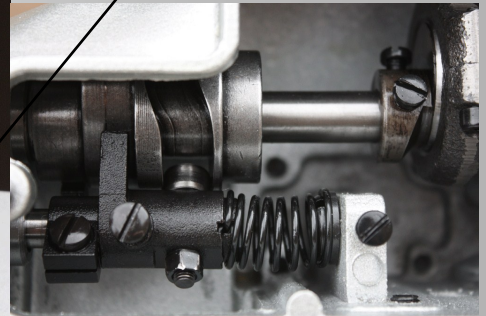

## GK-26-1A Bag Closer

For Kraft paper  
Cotton  
Hessian  
Pp/pppe  
Woven cloth  
Etc.

**Belt Guard**

**Lubrication Device**

Lubricates internal parts

**Thread Trim Knives**

Trims thread at finish

**All Metal Cam**

A true copy of the Newlong bag closer with all metal parts

## **CAMSEW S-9000 Machine Specifications**

<b>Stitch</b>	<b>Single thread chain stitch</b>
<b>Max. Speed</b>	<b>1,250 rpm</b>
<b>Feed</b>	<b>Drop feed</b>
<b>Stitch Length</b>	<b>8 mm</b>
<b>Foot Lift</b>	<b>8 mm lever</b>
<b>Needle</b>	<b>DNX1</b>
<b>Lubrication</b>	<b>Pump lubrication device</b>
<b>Warranty</b>	<b>12 months *</b>
<b>Made In</b>	<b>China</b>