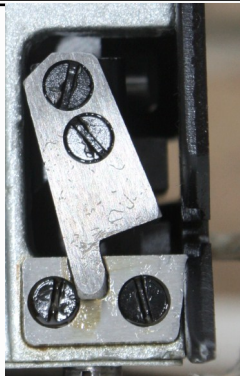

## GK-26-1A Bag Closer

For Kraft paper  
Cotton  
Hessian  
Pp/pppe  
Woven cloth  
Etc.

**Belt Guard**

**Lubrication Device**

Lubricates internal parts

**Thread Trim Knives**

Trims thread at finish

**All Metal Cam**

A true copy of the Newlong bag closer with all metal parts

## **CAMSEW S-9000 Machine Specifications**

<b>Stitch</b>	<b>Single thread chain stitch</b>
<b>Max. Speed</b>	<b>1,250 rpm</b>
<b>Feed</b>	<b>Drop feed</b>
<b>Stitch Length</b>	<b>8 mm</b>
<b>Foot Lift</b>	<b>8 mm lever</b>
<b>Needle</b>	<b>DNX1</b>
<b>Lubrication</b>	<b>Pump lubrication device</b>
<b>Warranty</b>	<b>12 months *</b>
<b>Made In</b>	<b>China</b>