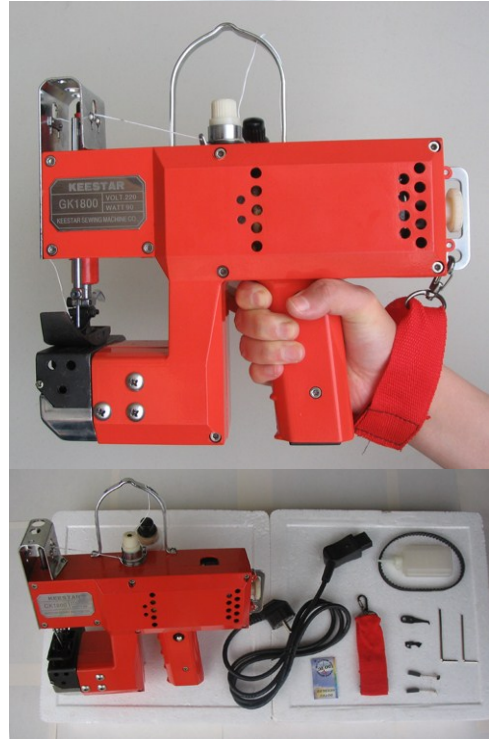

Camsew-SewRent

CAMSEW

Camsew GK1800 Bag closer **Budget Priced**

Single thread chain stitch with auto thread trim For Kraft paper, cotton, Hessian, jute, pp/pe woven cloth, etc.

Direct Drive, Thread trim,

Comes With: 1X Thread, Needles, Oil, Tools, Book. Extra: , Brushes, looper.

Options available extra Stand to make free standing Spring counter balance

Stitch	Needle	Motor	Stitch length	Weight	Speed	Made in
Single thread chain stitch	DPX5	1/8 HP 105W	6-7 mm	3.7 Kg	4800 RPM	China